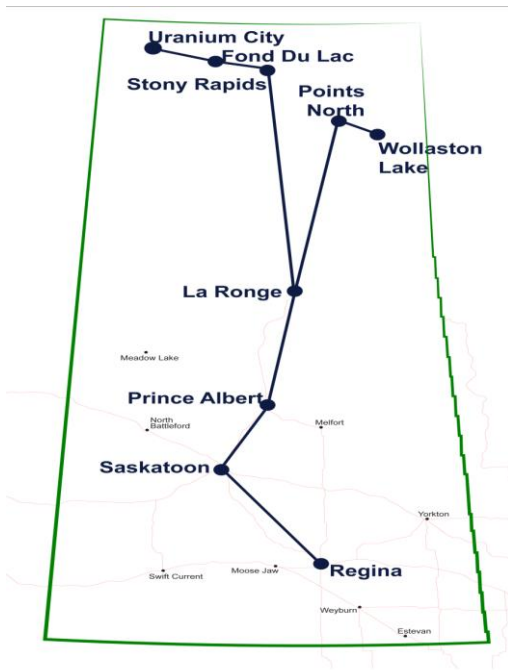

# Transwest Air

Transwest Air is Saskatchewan's leading provider for Scheduled flights & freight service to Saskatoon, Prince Albert, La Ronge, Stony Rapids, Fond du Lac, Uranium City, Wollaston and Points North.

Schedules subject to change without notice.  
Please confirm times on day of departure